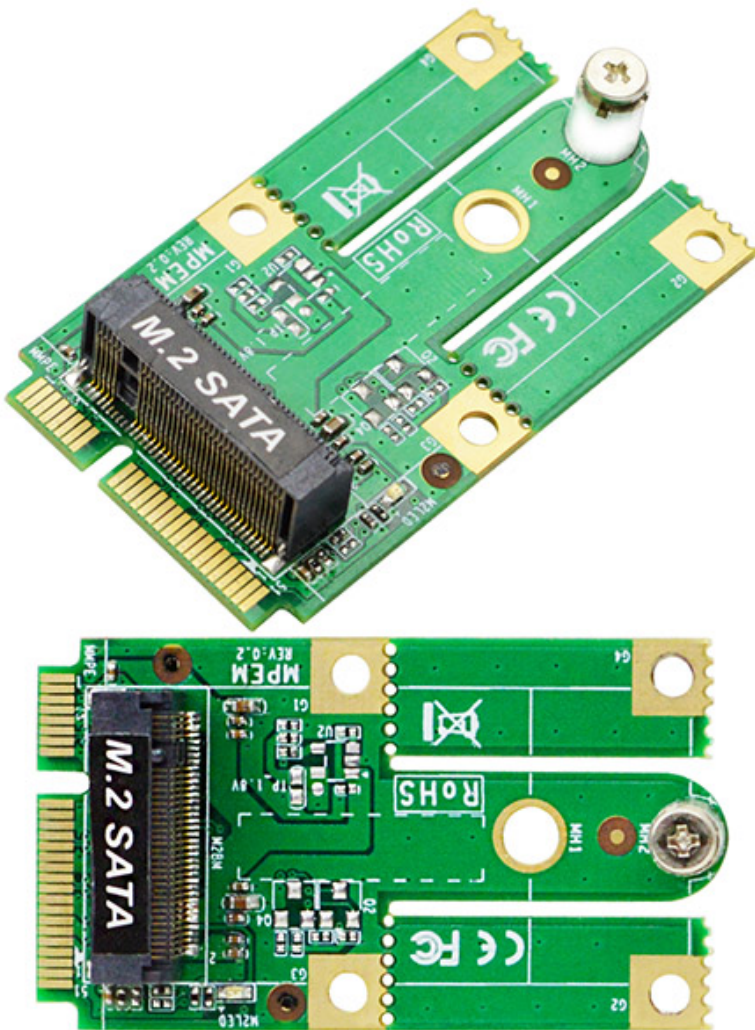

49.95 EUR

incl. 19% VAT, plus shipping

- mSATA to M.2 (E-key) transfer card for Storage application
- Support M.2 E-key 2242 card
- SATA Interface
- Dimension: 30.00 x 51.0 mm